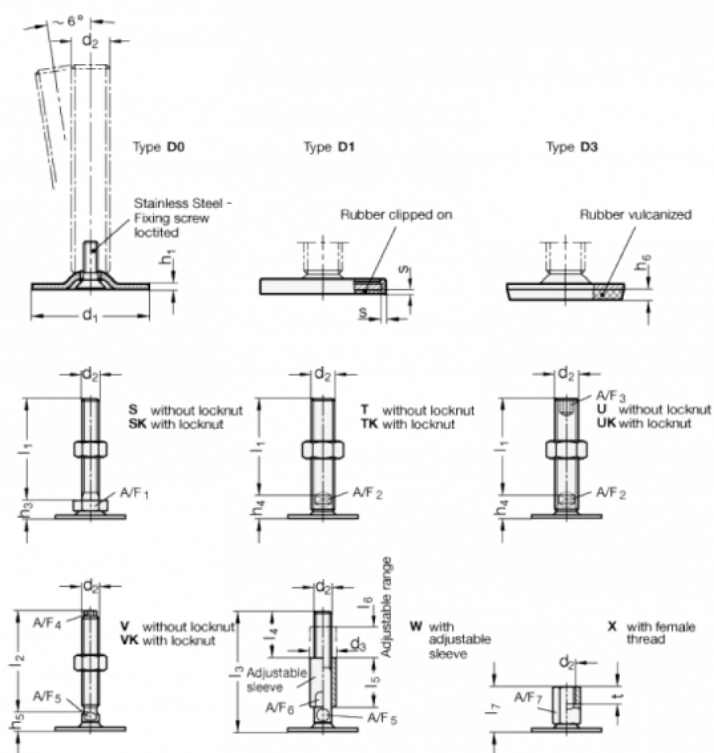

Article number: 204160M1060D3SK  
 Description: E+G levelling foot  
 GN 41-60-M10-60-D3-SK  
 Note: SK With nut, External hexagon at the bottom

## Measures

A/F1 = 17  
 d1 = 60  
 d2 = M10  
 h1 = 2.5  
 h3 = 11  
 h6 = 4.5  
 l1 = 60  
 s =